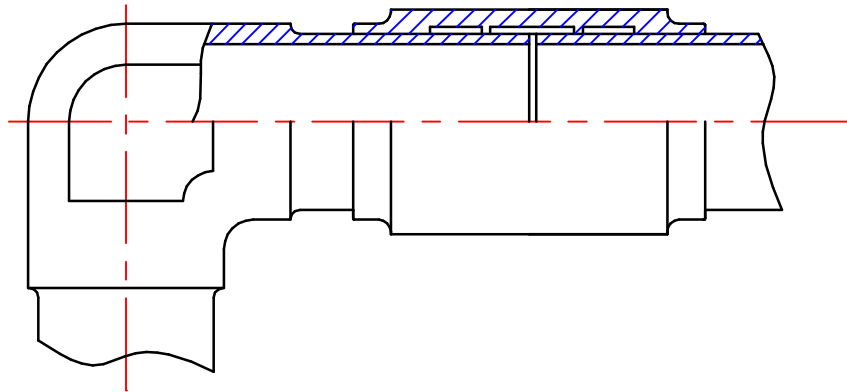

TITLE:

INTRODUCTION OF
AIRDROME FITTING
PRODUCTS

3251 AIRPORT WAY • LONG BEACH, CALIFORNIA 90806

Shape Memory Compatible "Inch" Tube Fittings

Materials:

Titanium Alloy - 6AL-4V per AMS4965.

Qualification:

Per MIL-F-85421 military specification for "Inch" systems.
Per AS4459 SAE specification for "Inch" systems.
Per 37A050 Northrop specification for "Inch" systems.